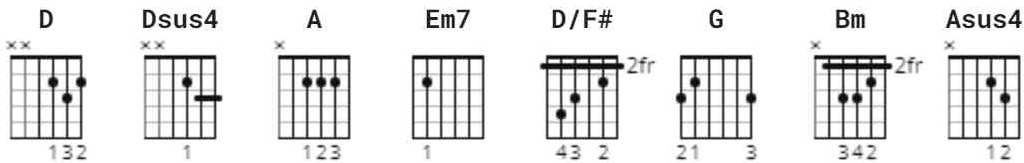

Come Now Is The Time To Worship Chords by Brian Doerksen

Difficulty: intermediate

Tuning: E A D G B E

CHORDS

[Chorus]

D **Dsus4 D**
Come, now is the time to wor - ship
A **Em7 D/F# G**
Come, now is the time to give your heart
D **Dsus4 D**
Come, just as you are to wor - ship
A **Em7 D/F# G**
Come, just as you are before your God
D
Come

[Verse 1]

G **D**
One day every tongue will confess you are God
G **D**
One day every knee will bow
G **Bm**
Still the greatest treasure remains
Em7 **Asus4** **A**
For those who gladly choose You now

[Chorus]