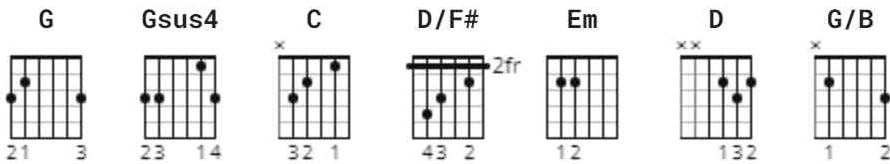

Goodness Of God Chords by Will Morrison

Description: Same chords as the bethel music tab but with no capo.

Difficulty: intermediate

Tuning: E A D G B E

CHORDS

STRUMMING

WHOLE SONG 64 bpm

[Intro]

G Gsus4 G Gsus4

[Verse 1]

I love you, Lord
For your mercy never fails me
All my days, I've been held in your hands
From the moment that I wake up
Till I lay my head
I will sing of the goodness of God

[Chorus]

(Normal strum)

G **C**
 Your goodness is running after,
D **G**
 It's running after me

G/B **C**
Your goodness is running after,
D **G**
It's running after me
G/B **C**
With my life laid down, I'm surrendered now
D **Em**
I give you everything
G **C**
Your goodness is running after,
D **G**
It's running after me

[Chorus]

C **G**
All my life you have been faithful
C **G** **D**
All my life you have been so, so good
C **G D/F# Em**
With every breath that I am able
C **D** **G**
I will sing of the goodness of God