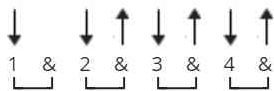

Goodness Of God Chords by Will Morrison

Description: Same chords as the bethel music tab but with no capo.

Difficulty: intermediate

Tuning: E A D G B E

CHORDS

STRUMMING

WHOLE SONG 64 bpm

[Intro]