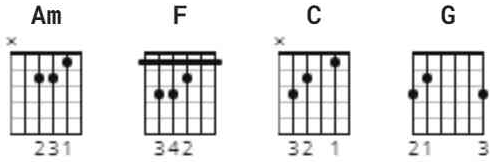

Great I Am Chords by Phillips, Craig & Dean

Difficulty: beginner

Tuning: E A D G B E

CHORDS

Intro: **Am F C G**

Verse

C **F** **G** **C**
I want to be close, close to Your side
C **F** **G** **Am**
So Heaven is real and death is a lie
Am **F** **G** **C**
I want to hear voices of angels above
 F

Singing as one

[CHORUS]

Am **F**
Hallelujah, holy, holy
 C **G**
God Almighty, the great I AM
 Am **F**
Who is worthy, none beside Thee
 C **G**
God Almighty, the great I AM

Verse:

C **F** **G** **C**
I want to be near, near to Your heart
C **F** **G** **Am**
Loving the world and hating the dark
Am **F** **G** **C**
I want to see dry bones living again
 F **G**

Am
The mountains shake before You the demons run and flee

F
At the mention of the name King of Majesty

C
There is no power in hell or any who can stand

G **Am**
Before the power and the presence of the great I AM