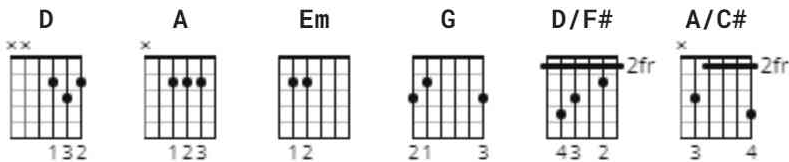

Here I Am To Worship Chords by Chris Tomlin

Difficulty: intermediate

Tuning: E A D G B E

Capo: 2nd fret

Key: D

CHORDS

[Verse 1]

D **A** **Em** **G** **D** **A** **G**
Light of the world, you stepped down into darkness, open my eyes, let me see
D **A** **Em** **G** **D** **A** **G**
Beauty that made this heart adore you, hope of a life spent with you

[Chorus]

D **A** **D/F#**
And here I am to worship Here I am to bow down Here I am to say that you're
G
my God
D **A** **D/F#** **G**
You're altogether lovely, altogether worthy, altogether wonderful to me

[Verse 2]

D **A** **Em** **G** **D** **A** **G**
King of all days 0 so highly exalted, glorious in Heaven a-bove
D **A** **Em** **G** **D** **A** **G**
Humbly you came to the earth you created, all for love's sake became poor

[Bridge]

A **D/F#** **G** **A** **D/F#** **G**
I'll never know how much it cost to see my sin upon that cross
A **D/F#** **G** **A** **D/F#** **G**
I'll never know how much it cost to see my sin upon that cross