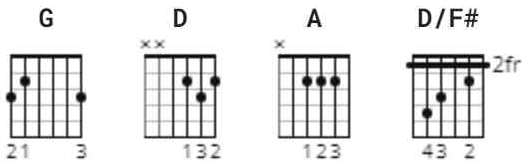

In Christ Alone Chords by Keith Getty & Alison Krauss

Difficulty: intermediate

Tuning: E A D G B E

Key: D

CHORDS

In Christ Alone - Keith Getty

Tabbed by: zillaman

[Verse 1]

G D G A
In Christ alone my hope is found,
D/F# G A D
He is my light, my strength, my song;
G D G A
This Cornerstone, this solid Ground,
D/F# G A D
Firm through the fiercest drought and storm.
D/F# G D/F# A
What heights of love, what depths of peace,
D/F# G D/F# A
When fears are stilled, when strivings cease!
G D G A
My Comforter, my All in All,
D/F# G A D
Here in the love of Christ I stand.

D/F# G D/F# A
The wrath of God was satisfied
G D G A
For every sin on Him was laid;
D/F# G A D
Here in the death of Christ I live.

[Verse 3]

G D G A
There in the ground His body lay
D/F# G A D
Light of the world by darkness slain:
G D G A
Then bursting forth in glorious Day
D/F# G A D
Up from the grave he rose again!
D/F# G D/F# A
And as He stands in victory
D/F# G D/F# A
Sin's curse has lost its grip on me,
G D G A
For I am His and He is mine
D/F# G A D
Bought with the precious blood of Christ.

[Verse 4]

G D G A
No guilt in life, no fear in death,
D/F# G A D
This is the power of Christ in me;
G D G A
From life's first cry to final breath.
D/F# G A D
Jesus commands my destiny.
D/F# G D/F# A
No power of hell, no scheme of man,
D/F# G D/F# A
Can ever pluck me from His hand;
G D G A
Till He returns or calls me home,
D/F# G A D
Here in the power of Christ I'll stand.