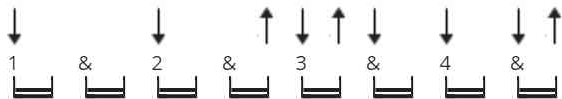

The Heart Of Worship Chords by Matt Redman

Difficulty: intermediate
Tuning: E A D G B E
Capo: 1st fret
Key: Eb

CHORDS

STRUMMING

70 bpm

[Verse 1]

D **A** **Em7** **Asus A**
When the music fades all is stripped away and I simply come
D **A** **Em7**
Longing just to bring something that's of worth that will bless
Asus A
your heart

[Pre-Chorus]

Em **D/F#** **A** **Em** **D/F#**
I'll bring you more than a song for a song in itself is not what you have
A **Em** **D/F#** **A** **Em**
required You search much deeper within through the way things appear
D/F# **A**
you're looking into my heart