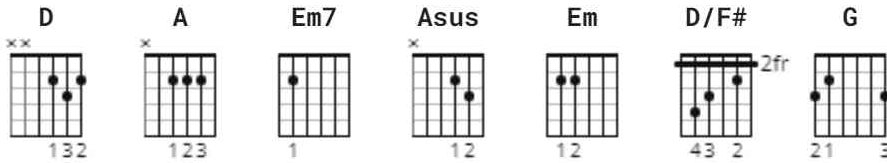

The Heart Of Worship Chords by Matt Redman

Difficulty: intermediate
Tuning: E A D G B E
Capo: 1st fret
Key: Eb

CHORDS

STRUMMING

70 bpm

[Verse 1]

D **A** **Em7** **Asus A**
When the music fades all is stripped away and I simply come
D **A** **Em7**
Longing just to bring something that's of worth that will bless
Asus A
your heart

[Pre-Chorus]

Em **D/F#** **A** **Em** **D/F#**
I'll bring you more than a song for a song in itself is not what you have
A **Em** **D/F#** **A** **Em**
required You search much deeper within through the way things appear
D/F# **A**
you're looking into my heart

[Chorus]

D **A** **Em** **D/F#** **G**
I'm coming back to the heart of worship and it's all about you, it's all
A **D**
about you Jesus
D **A** **Em** **D/F#** **G**
I'm sorry Lord for the thing I made it when it's all about you, it's all
A **D**
about you Jesus

[Chorus]

D **A** **Em** **D/F#** **G**
 I'm coming back to the heart of worship and it's all about you, it's all
 A **D**
 about you Jesus
D **A** **Em** **D/F#** **G**
 I'm sorry Lord for the thing I made it when it's all about you, it's all
 A **D**
 about you Jesus
D **A** **Em** **D/F#** **G**
 I'm coming back to the heart of worship and it's all about you, it's all
 A **D**
 about you Jesus
D **A** **Em** **D/F#** **G**
 I'm sorry Lord for the thing I made it when it's all about you, it's all
 A **D**
 about you Jesus