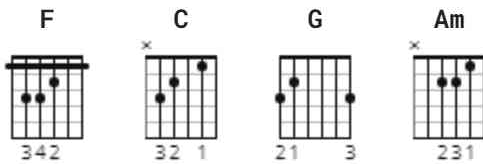

Way Maker Chords by Sinach

Description: One Sheet Format For Way Maker.

Difficulty: beginner

Tuning: E A D G B E

CHORDS

STRUMMING

66 bpm

[Intro]

F F C C G G Am G
F F C C G G Am G

[Verse 1]

F C
You are here moving in our midst

G Am G
I worship you I worship you

F C
You are here working in this place

G Am G
I worship you I worship you

F C
You are here turning lives around

F
Way maker Miracle worker
C
Promise keeper

G
Light in the darkness, My God
Am G
That is who you are

[Verse 2]

F C
You are here touching every heart
G Am G
I worship you I worship you
F C
You are here healing every heart
G Am G
I worship you I worship you
F C
You are here turning lives around
G Am G
I worship you I worship you
F C
You are here mending every heart
G Am G
I worship you I worship you